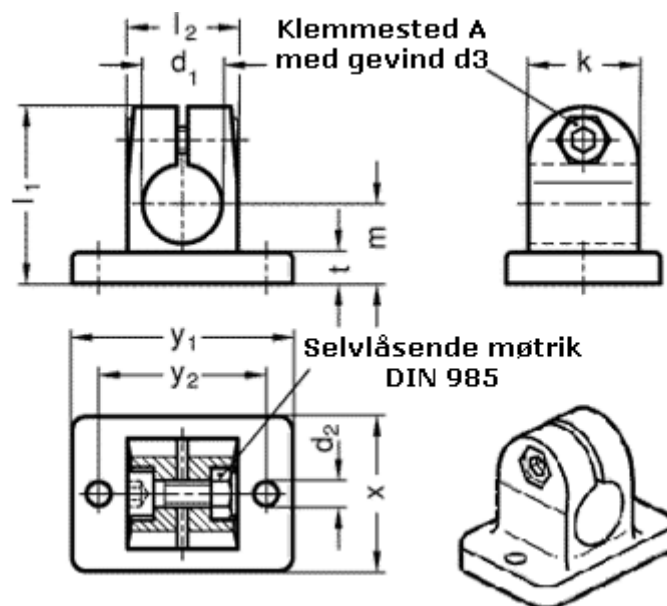

Article number: 20145B152BL

Description: E+G Flanged Connector GN145-B15-2-BL

Measures

Adjustable clamp lever = GN 911-M 6-22 have to be ordred separately

d1	= B15
d2	= 5.5
d3	= M6
k	= 25
l1	= 40
l2	= 25
m	= 18

t	= 7
x	= 35
y1	= 50
y2	= 38